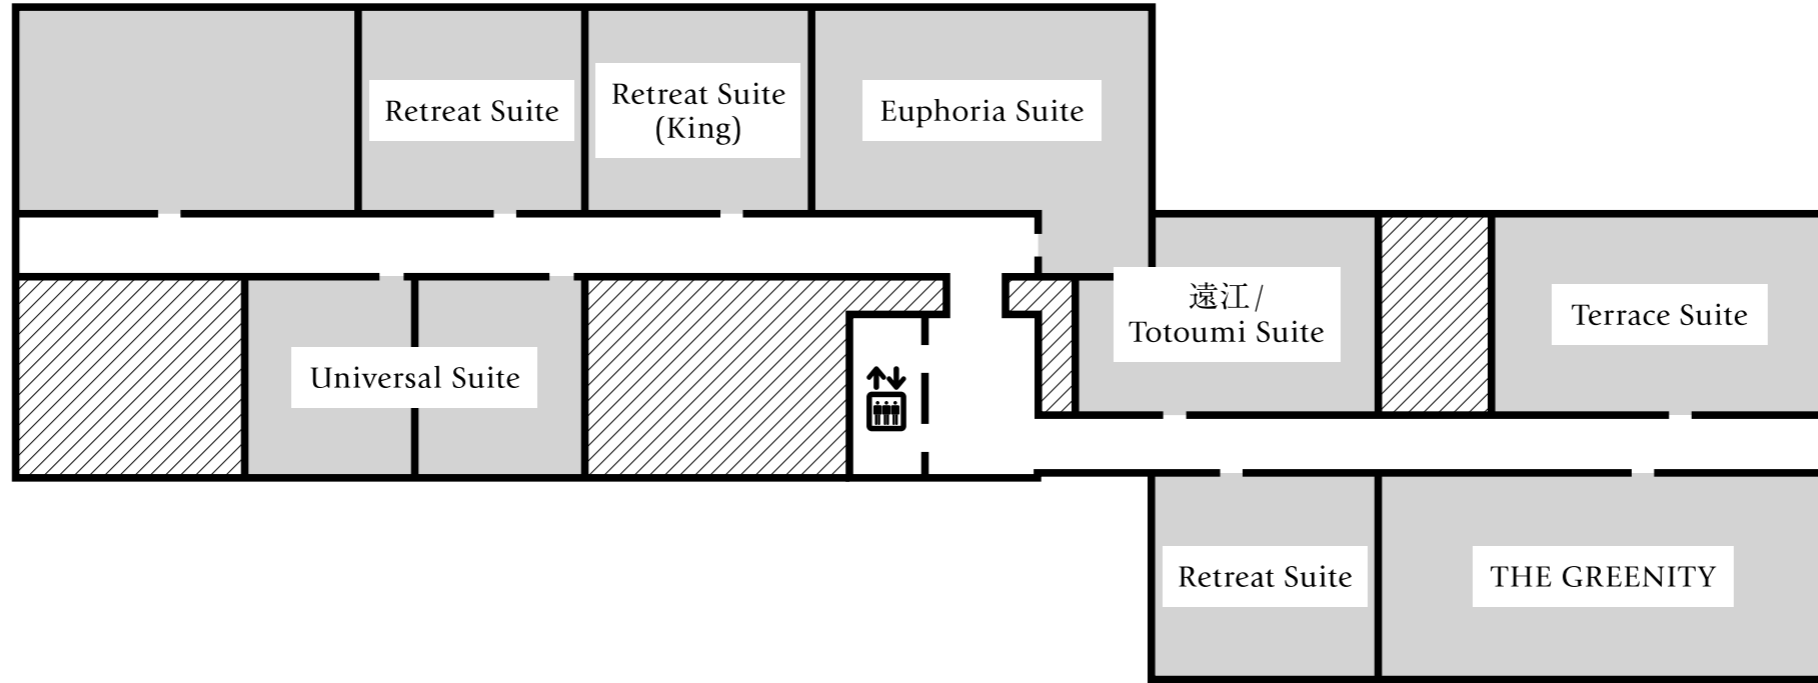

1F

2F

3F

4F

5F

Guest Room (No.501 - 511)

5F

Guest Room (No.401 - 428)

4F

HARENO HALL HARENO Space Rooftop Bar 磐蔵 / Iwakura Guest Room (No.301 - 325)

3F

ballroom (banqueroom) 【 煌 / KIRAMEKI 陽 / HINATA 】

2F

Reception Lounge Spa area 【 Daichi, Sora Wellness Room Beauty Salon 】 Restaurant 【 Rikka, 常磐 / Tokiwa 】