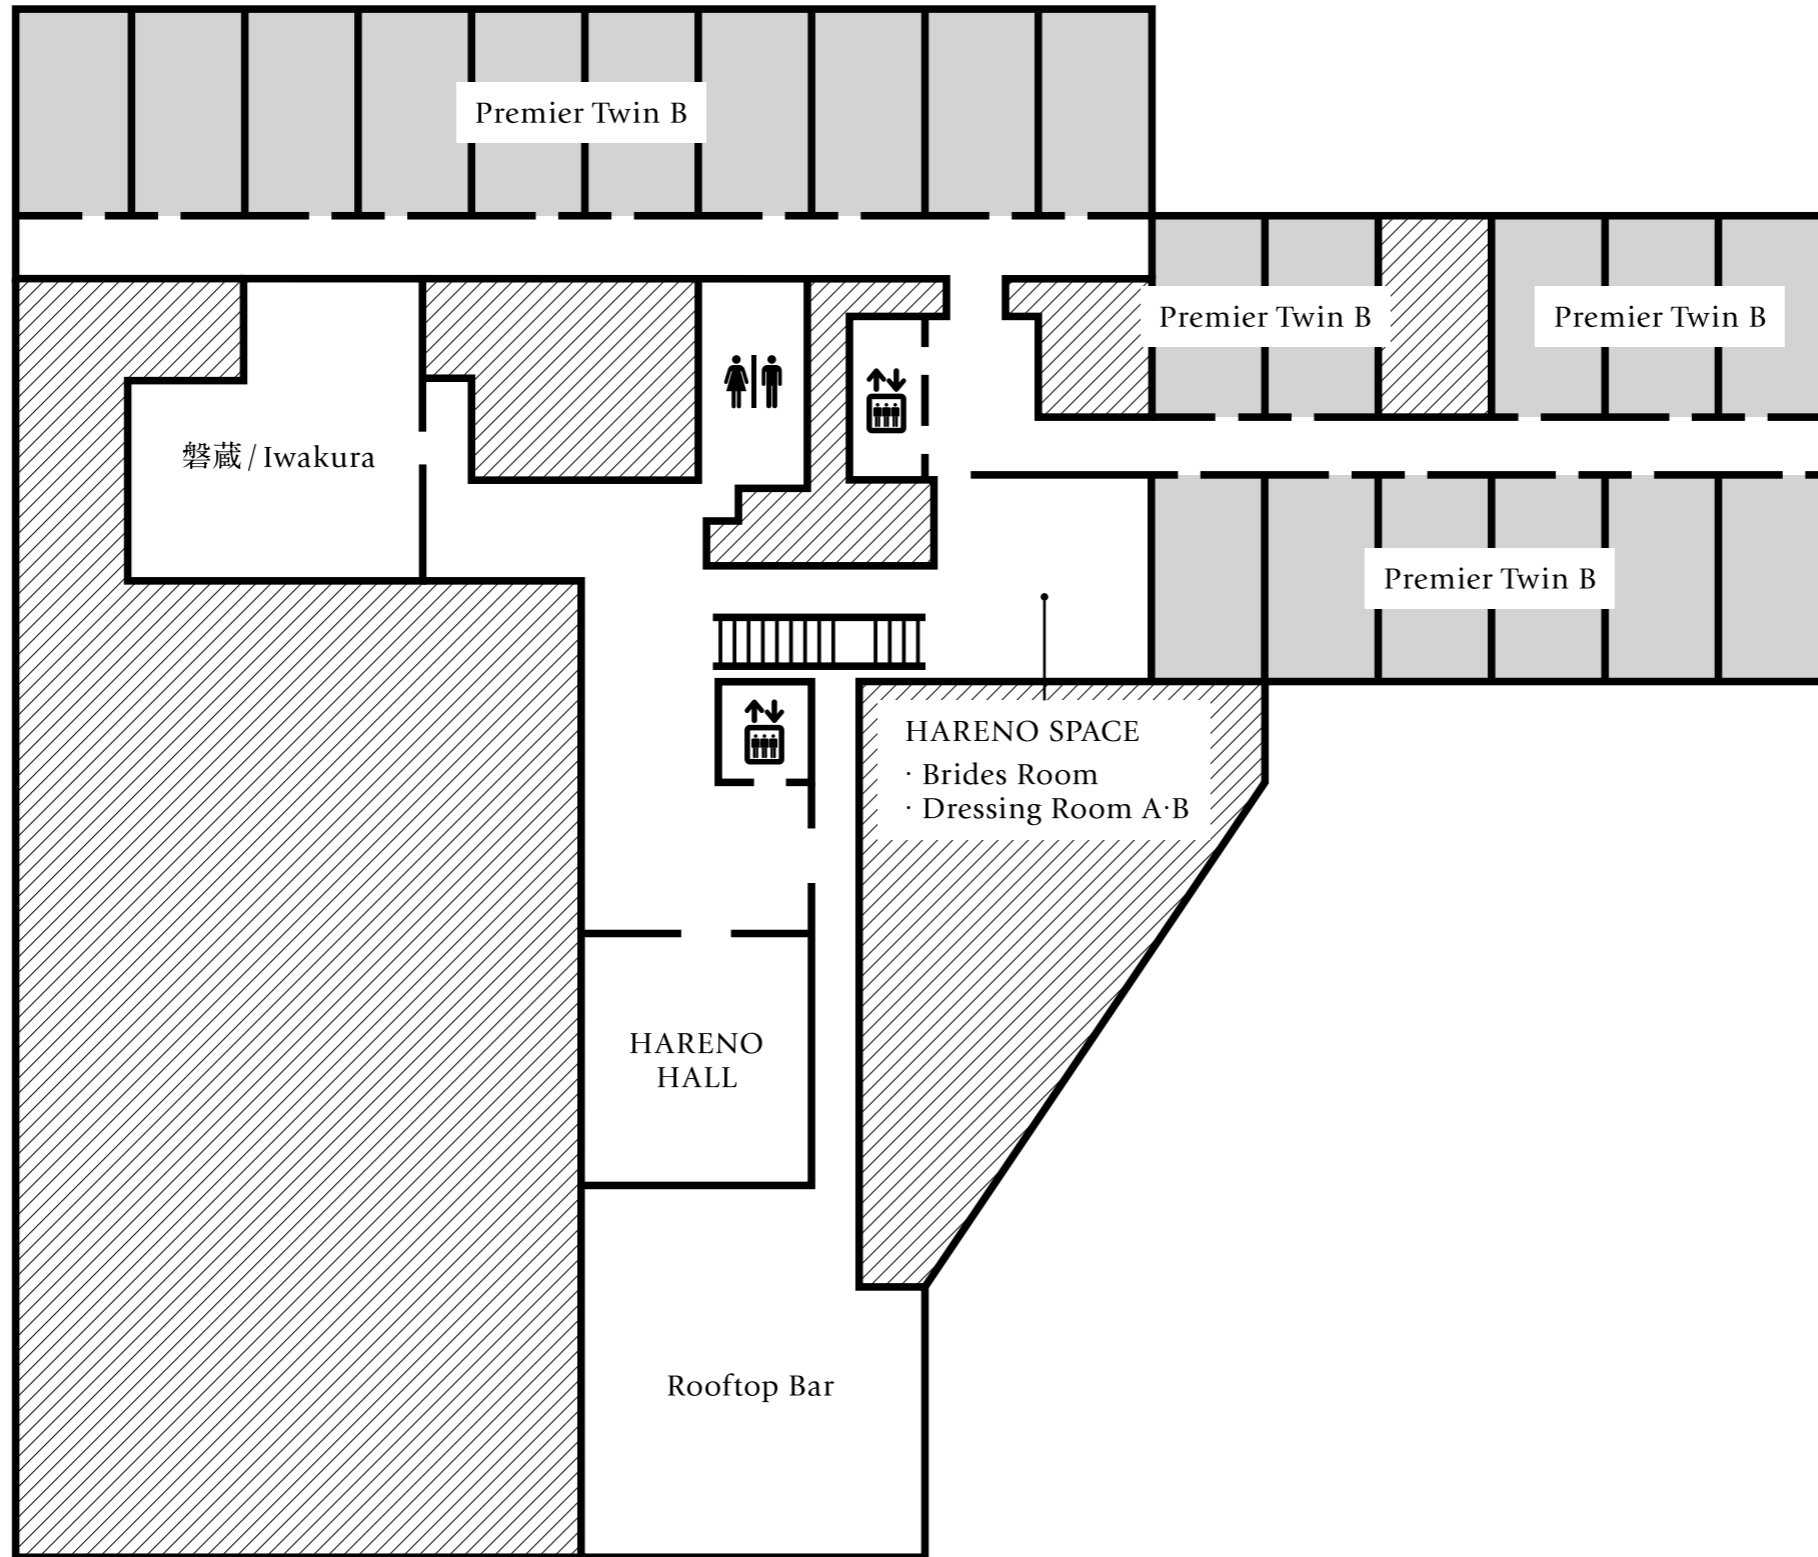

1F

2F

3F

4F

5F

Guest Room (No.501 - 511)

5F

Guest Room (No.401 - 428)

4F

HARENO HALL HARENO Space Rooftop Bar 磐蔵 / Iwakura Guest Room (No.301 - 325)

3F

ballroom (banqueroom) 【 煌 / KIRAMEKI 陽 / HINATA 】

2F

Reception Lounge Spa area 【 Daichi, Sora Wellness Room Beauty Salon 】 Restaurant 【 Rikka, 常磐 / Tokiwa 】