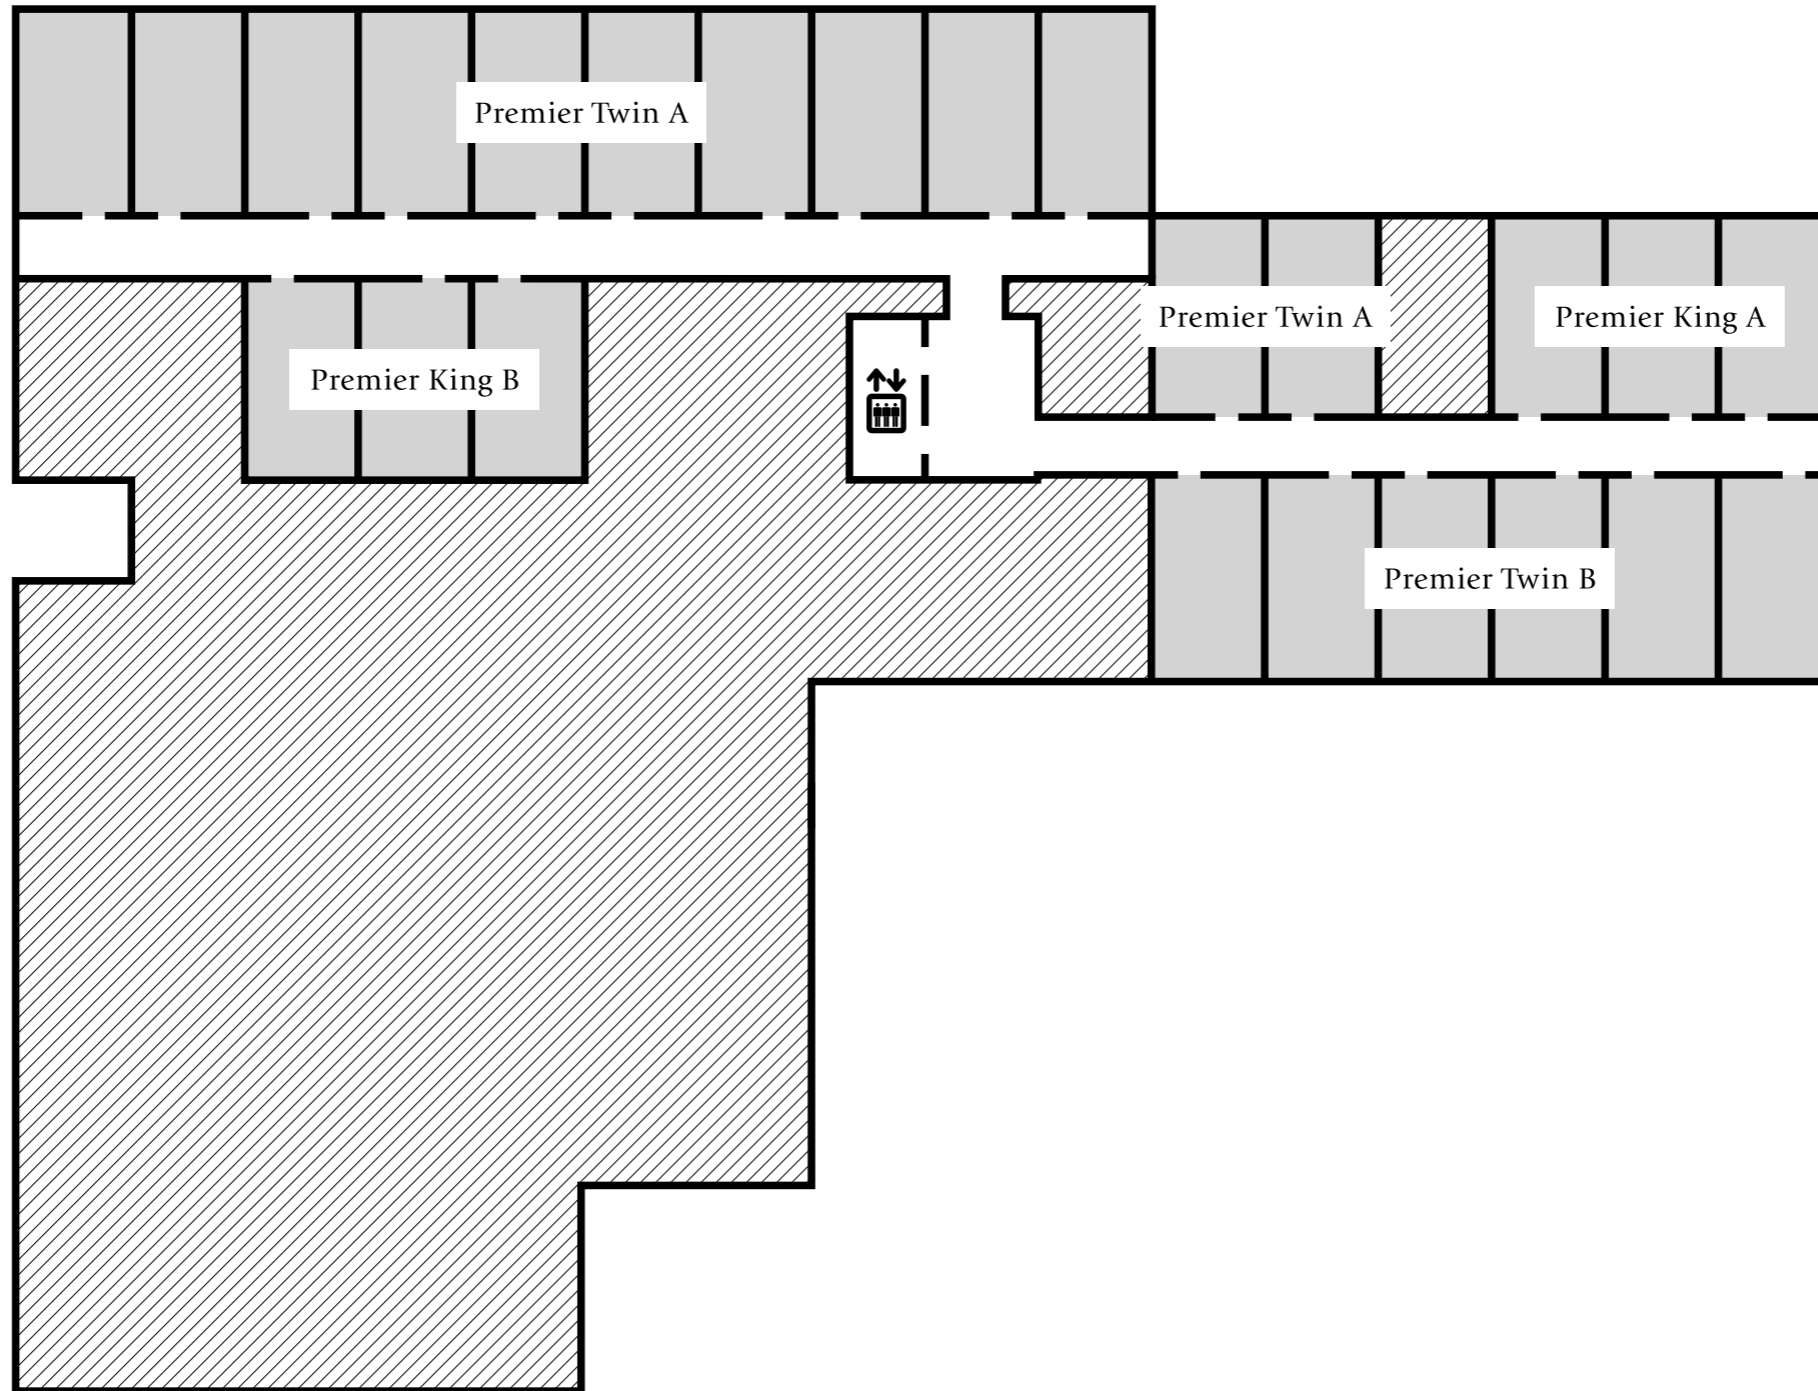

1F

2F

3F

4F

5F

Guest Room (No.501 - 511)

5F

Guest Room (No.401 - 428)

4F

HARENO HALL HARENO Space Rooftop Bar 磐蔵 / Iwakura Guest Room (No.301 - 325)

3F

ballroom (banqueroom) 【 煌 / KIRAMEKI 陽 / HINATA 】

2F

Reception Lounge Spa area 【 Daichi, Sora Wellness Room Beauty Salon 】 Restaurant 【 Rikka, 常磐 / Tokiwa 】