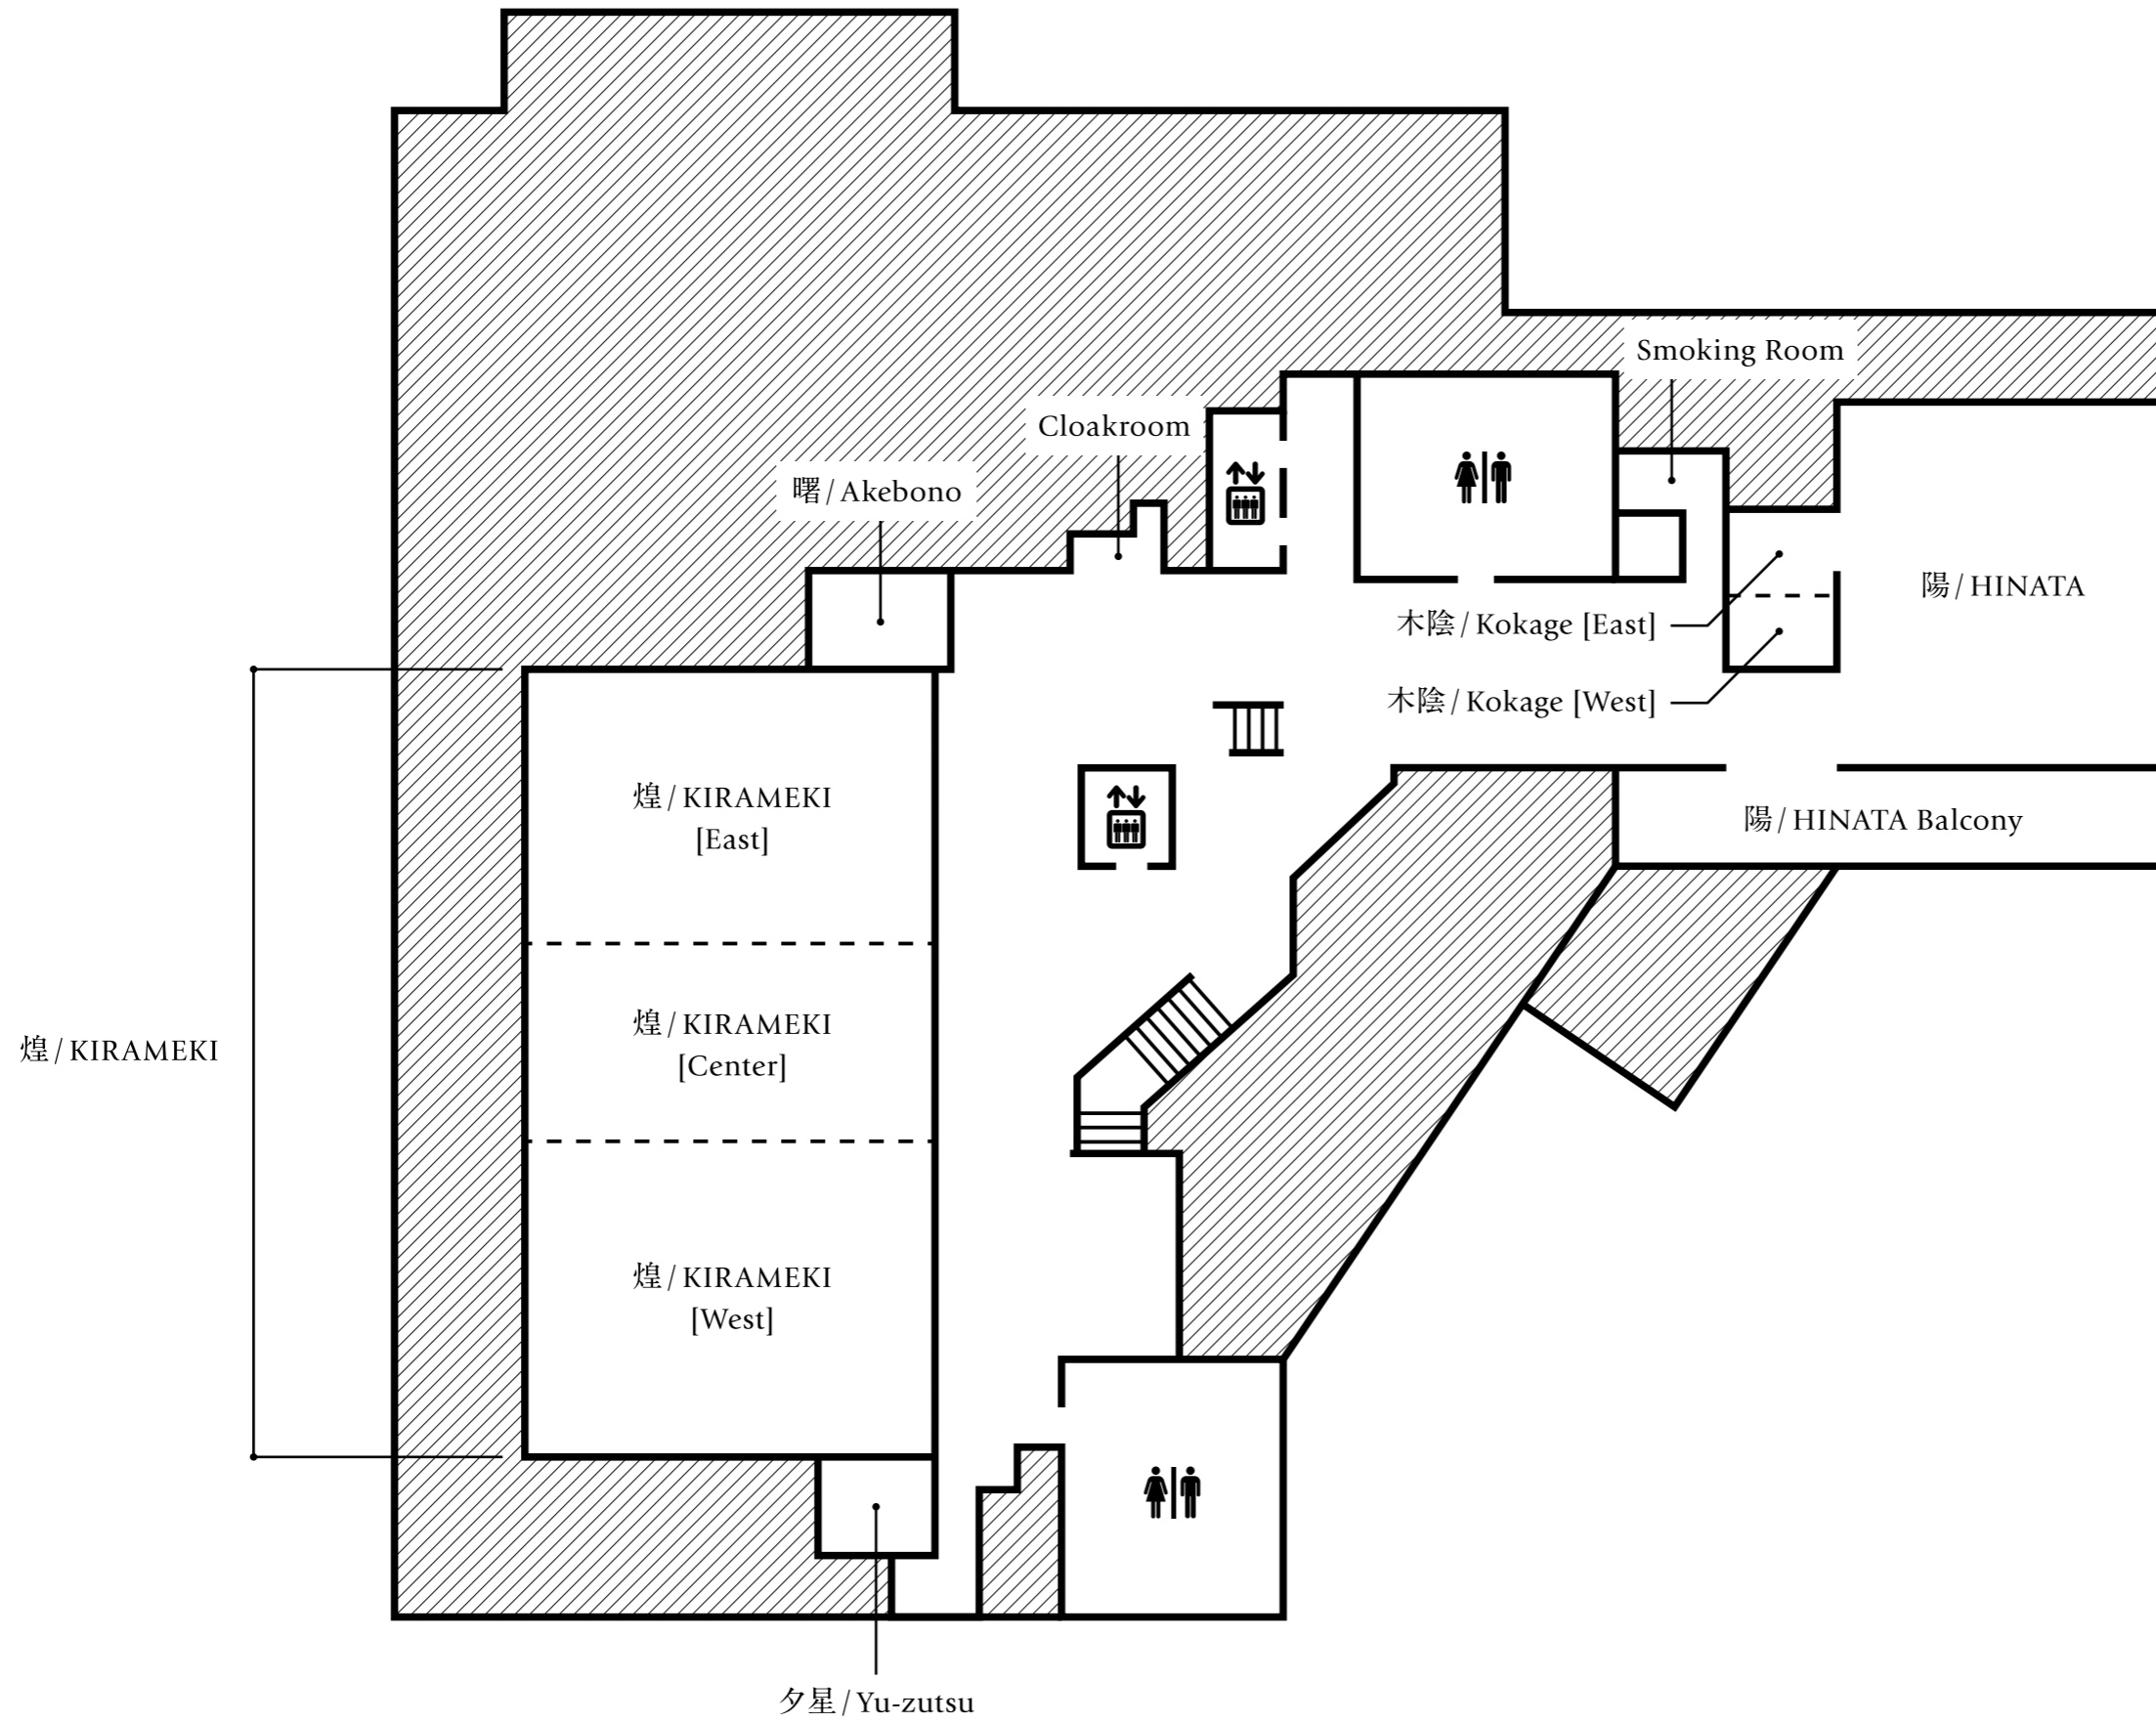

1F

2F

3F

4F

5F

Guest Room (No.501 - 511)

5F

Guest Room (No.401 - 428)

4F

HARENO HALL HARENO Space Rooftop Bar 磐蔵 / Iwakura Guest Room (No.301 - 325)

3F

ballroom (banqueroom) 【 煌 / KIRAMEKI 陽 / HINATA 】

2F

Reception Lounge Spa area 【 Daichi, Sora Wellness Room Beauty Salon 】 Restaurant 【 Rikka, 常磐 / Tokiwa 】